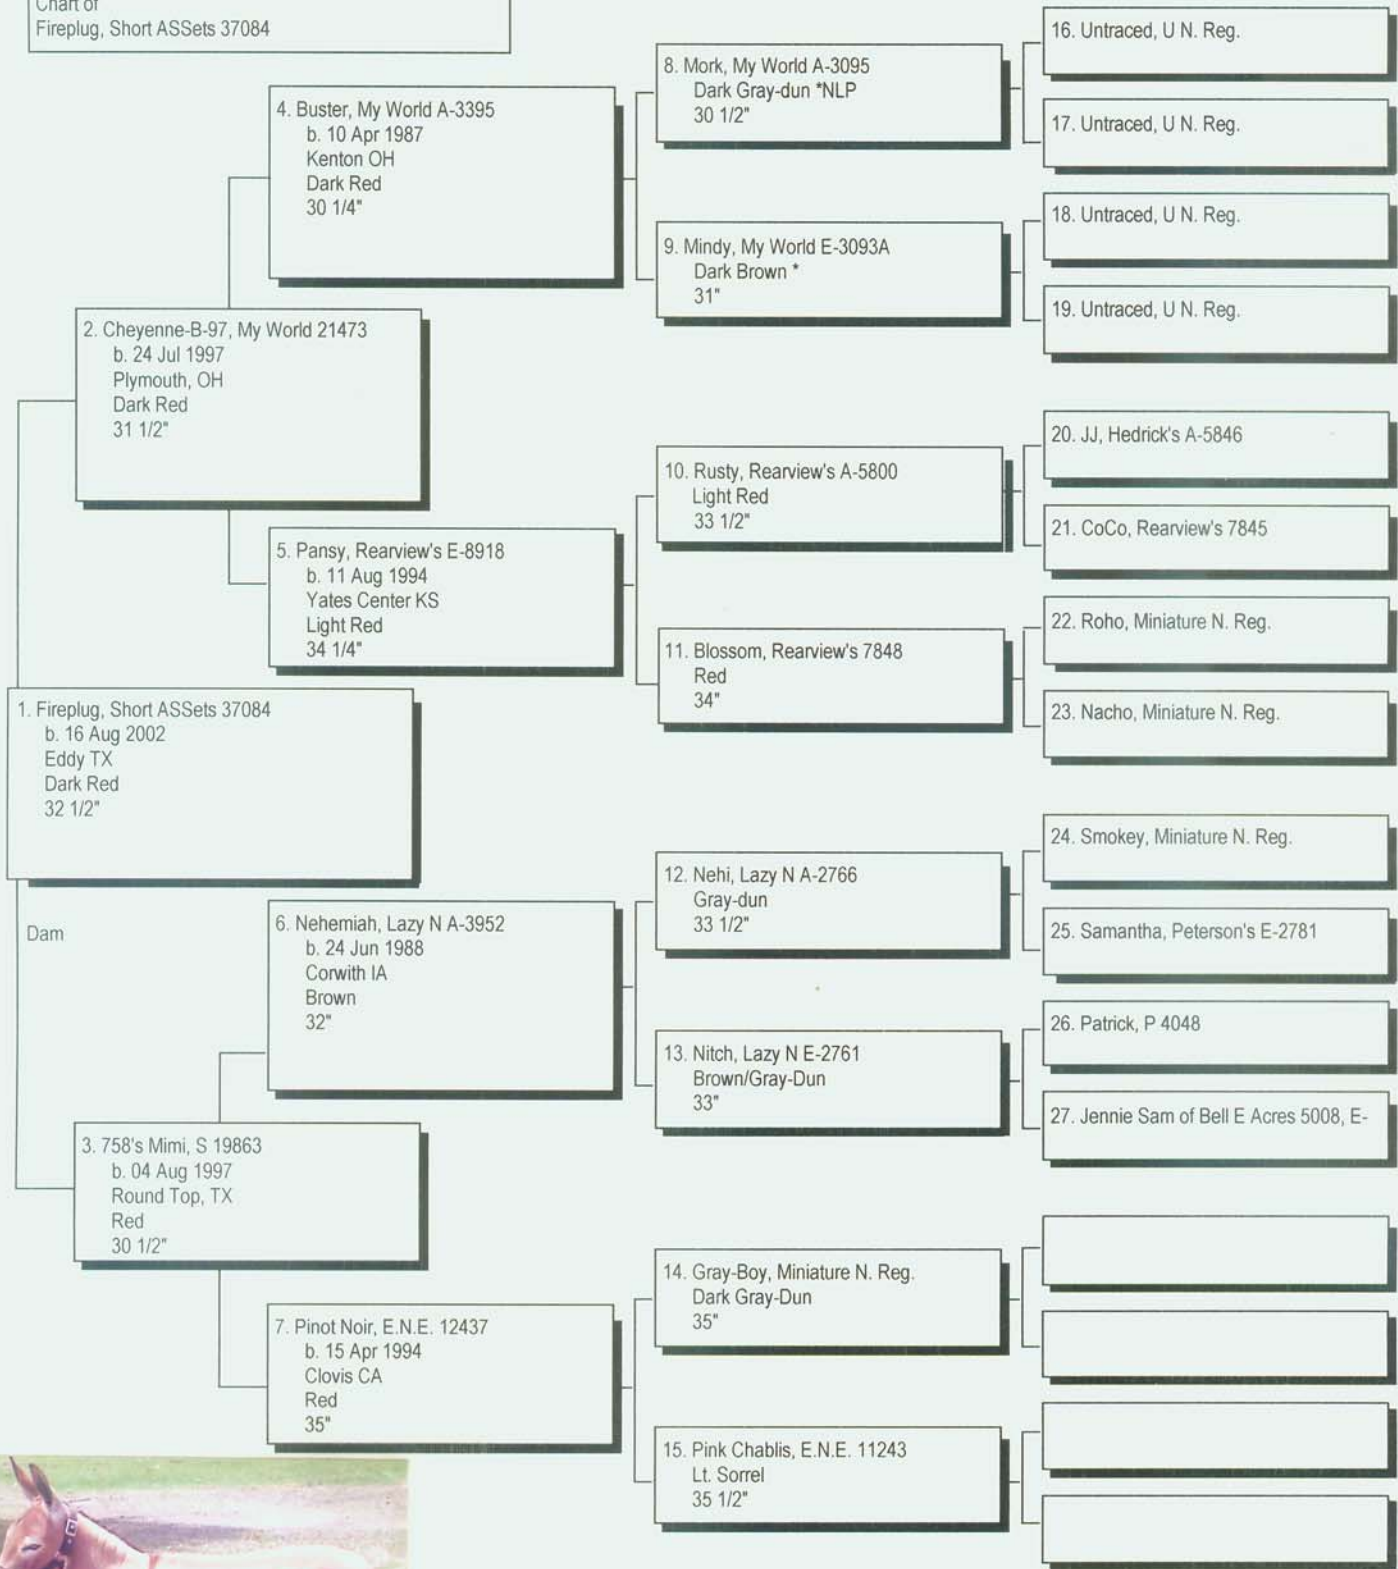

Pedigree

Chart #1

Chart of
Fireplug, Short ASSETS 37084

The American Donkey and Mule Society
 P.O. Box 1210, Lewisville, TX 75067 (972) 219-0781
 The American Donkey and Mule Society is not responsible
 for errors in information submitted to the registry.